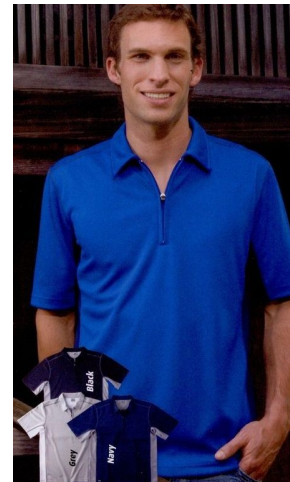

Qty	1
Price	$33.90

Packaging and Delivery: Bulk.